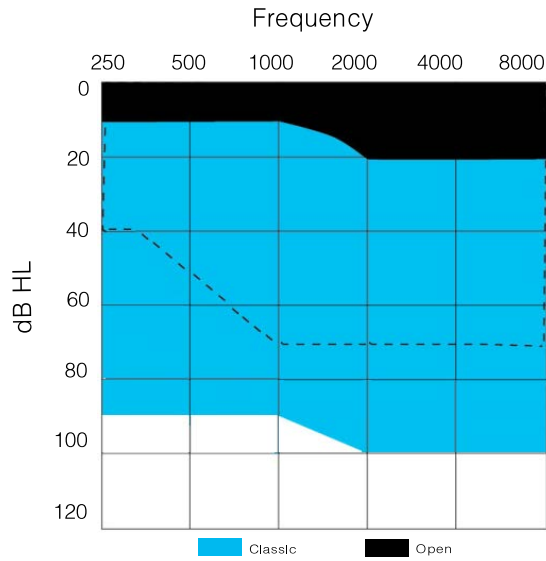

LEAGUE SOUND

RIC

White open dome: standard
 Black close dome: optional

Fitting Range

Feature Comparison

S/N	BON	BON 4	BON 6	BON 8	BON 12	BON 16
Model	A487N	K387	K587	A687	A887	A487
Exquisitely well-fit	●	●	●	●	●	●
Channel	4	4	6	8	12	16
Band	8	8	8	12	16	16
Adaptive Directionality				○	○	○
Auto Adaptive Directionality				○	○	○
Intelligent Switch among Different Occasions				●	●	●
Real-time Data Analysis System				●	●	●
Built-in Audiometer				●	●	●
Self Learning				●	●	●
Fixed Directionality		○	○	○	○	○
Instantaneous Noise Blocking System		●	●	●	●	●
Built-in Tinnitus Masker		●	●	●	●	●
DFC	●	●	●	●	●	●
Program	4	4	4	4	5	6
Autophone Program	○	○	○	○	○	○
Expansion	●	●	●	●	●	●
Power on Delay	●	●	●	●	●	●
Low Battery Indicator	●	●	●	●	●	●
Start Up Indicator	●	●	●	●	●	●
Bluetooth	○	○	○	○	○	○

●: Standard ○: Optional

Test Standard: IEC 60118-7

Technical Specification	UNIT	VALUE	
		Regular Power	Powerful RIC
SSPL90	dB SPL	112	120
HFA-SSPLA90	dB SPL	107	117
MAX GAIN	dB	40	58
HFA Full-on Gain	dB	35	50
Frequency Range	Hz	200 ~ 6100	200 ~ 6700
THD	%	500 Hz: 1.5 %	500 Hz: 2.5 %
		800 Hz: 0.4 %	800 Hz: 1.6 %
		1600 Hz: 0.2 %	1600 Hz: 0.2 %
Equivalent Input Noise Level	dB	22	24
Battery Current	mA	0.8	1.1
Attacking Time	ms	8	48
Releasing Time	ms	26	87